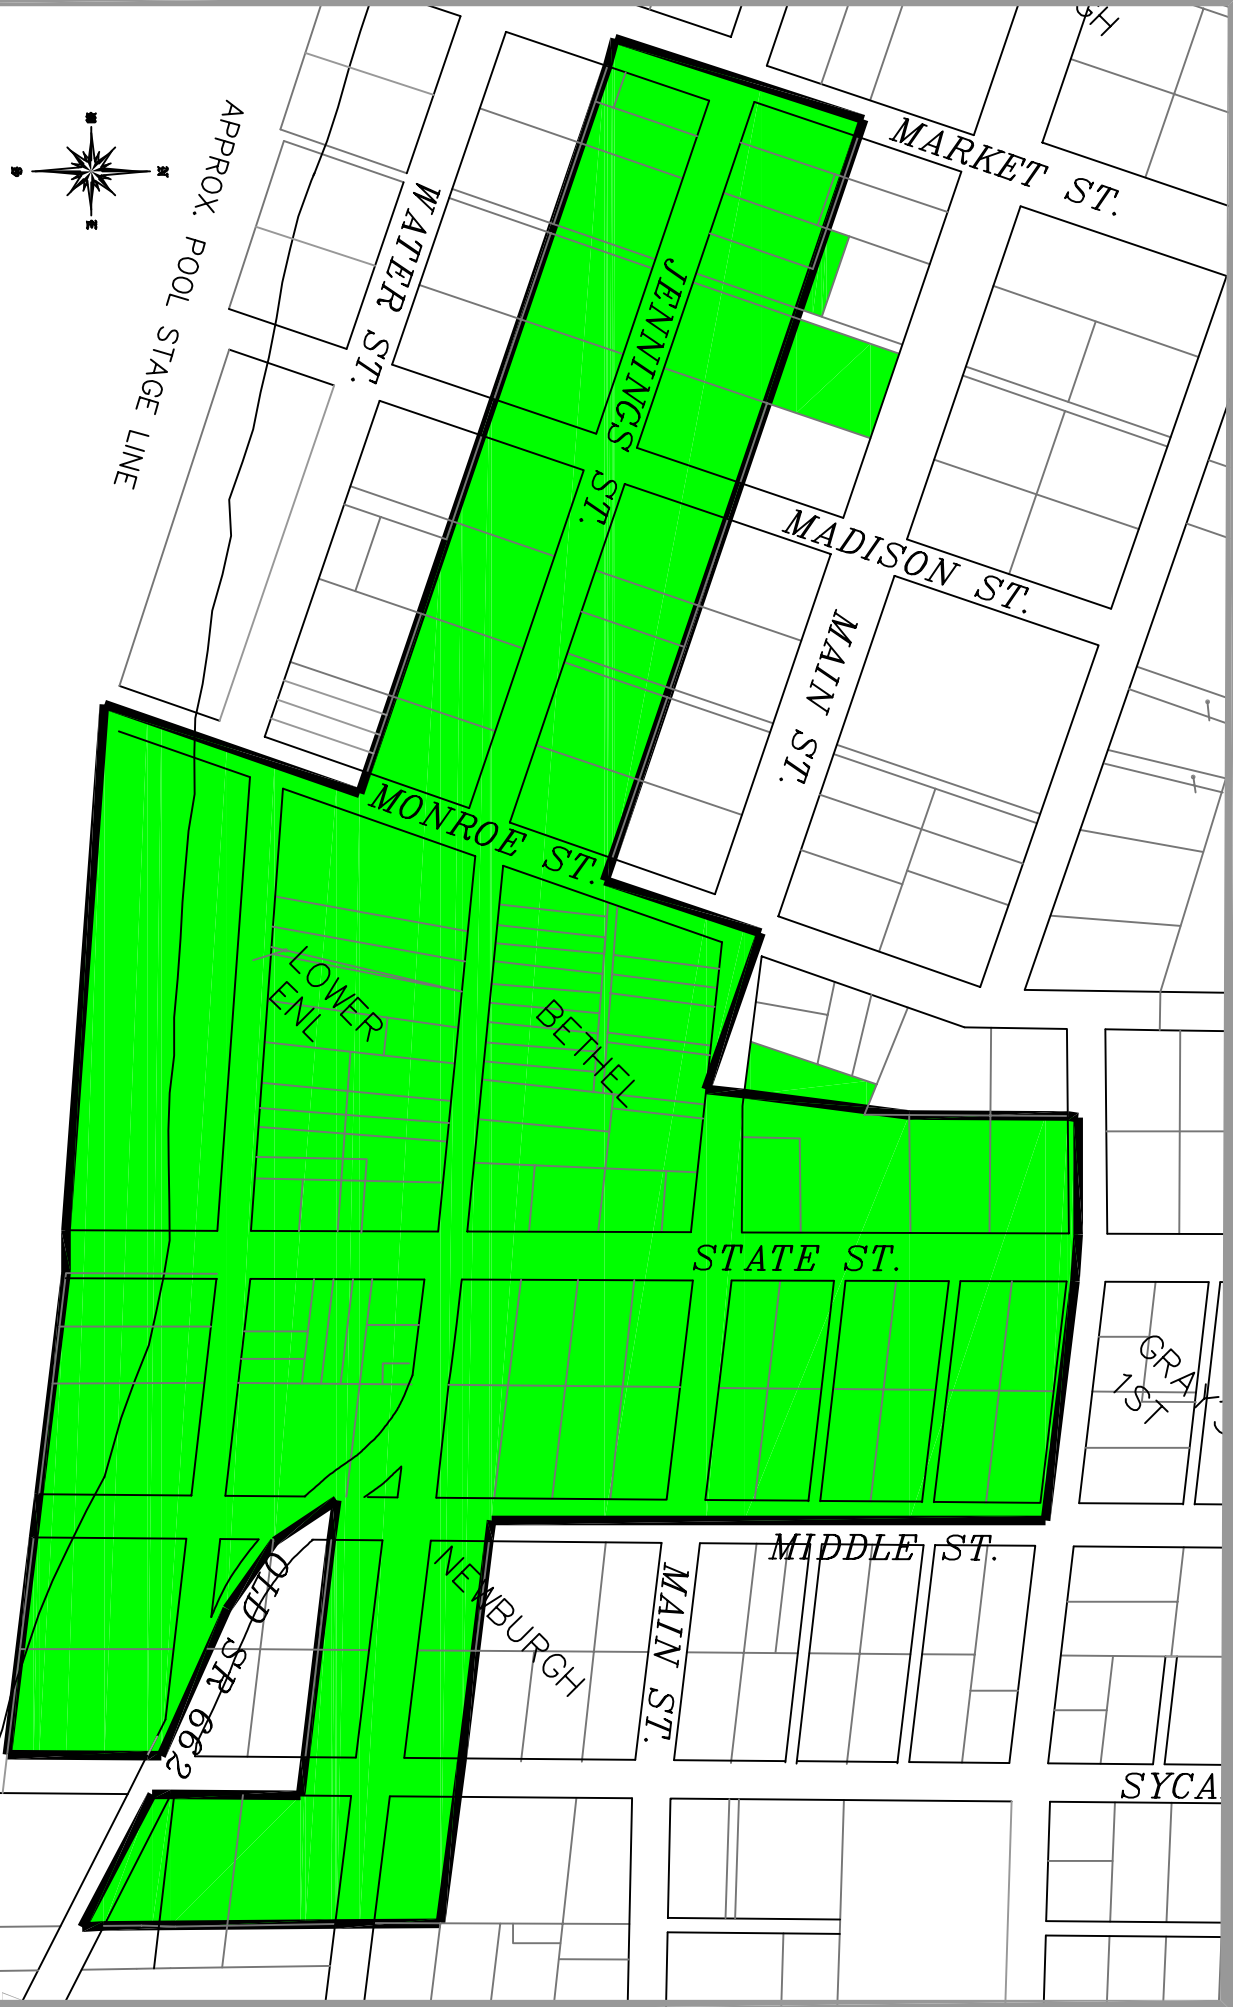

- LEGEND**
- Existing Primary District Boundary
 - █ Existing Primary District
 - █ Existing Scattered Site
 - █ Identified Historic Properties

TOWN OF NEWBURGH HISTORIC DISTRICT MAP
 EXISTING PRIMARY DISTRICT PREPARATION COMMISSION
 DECEMBER 2016