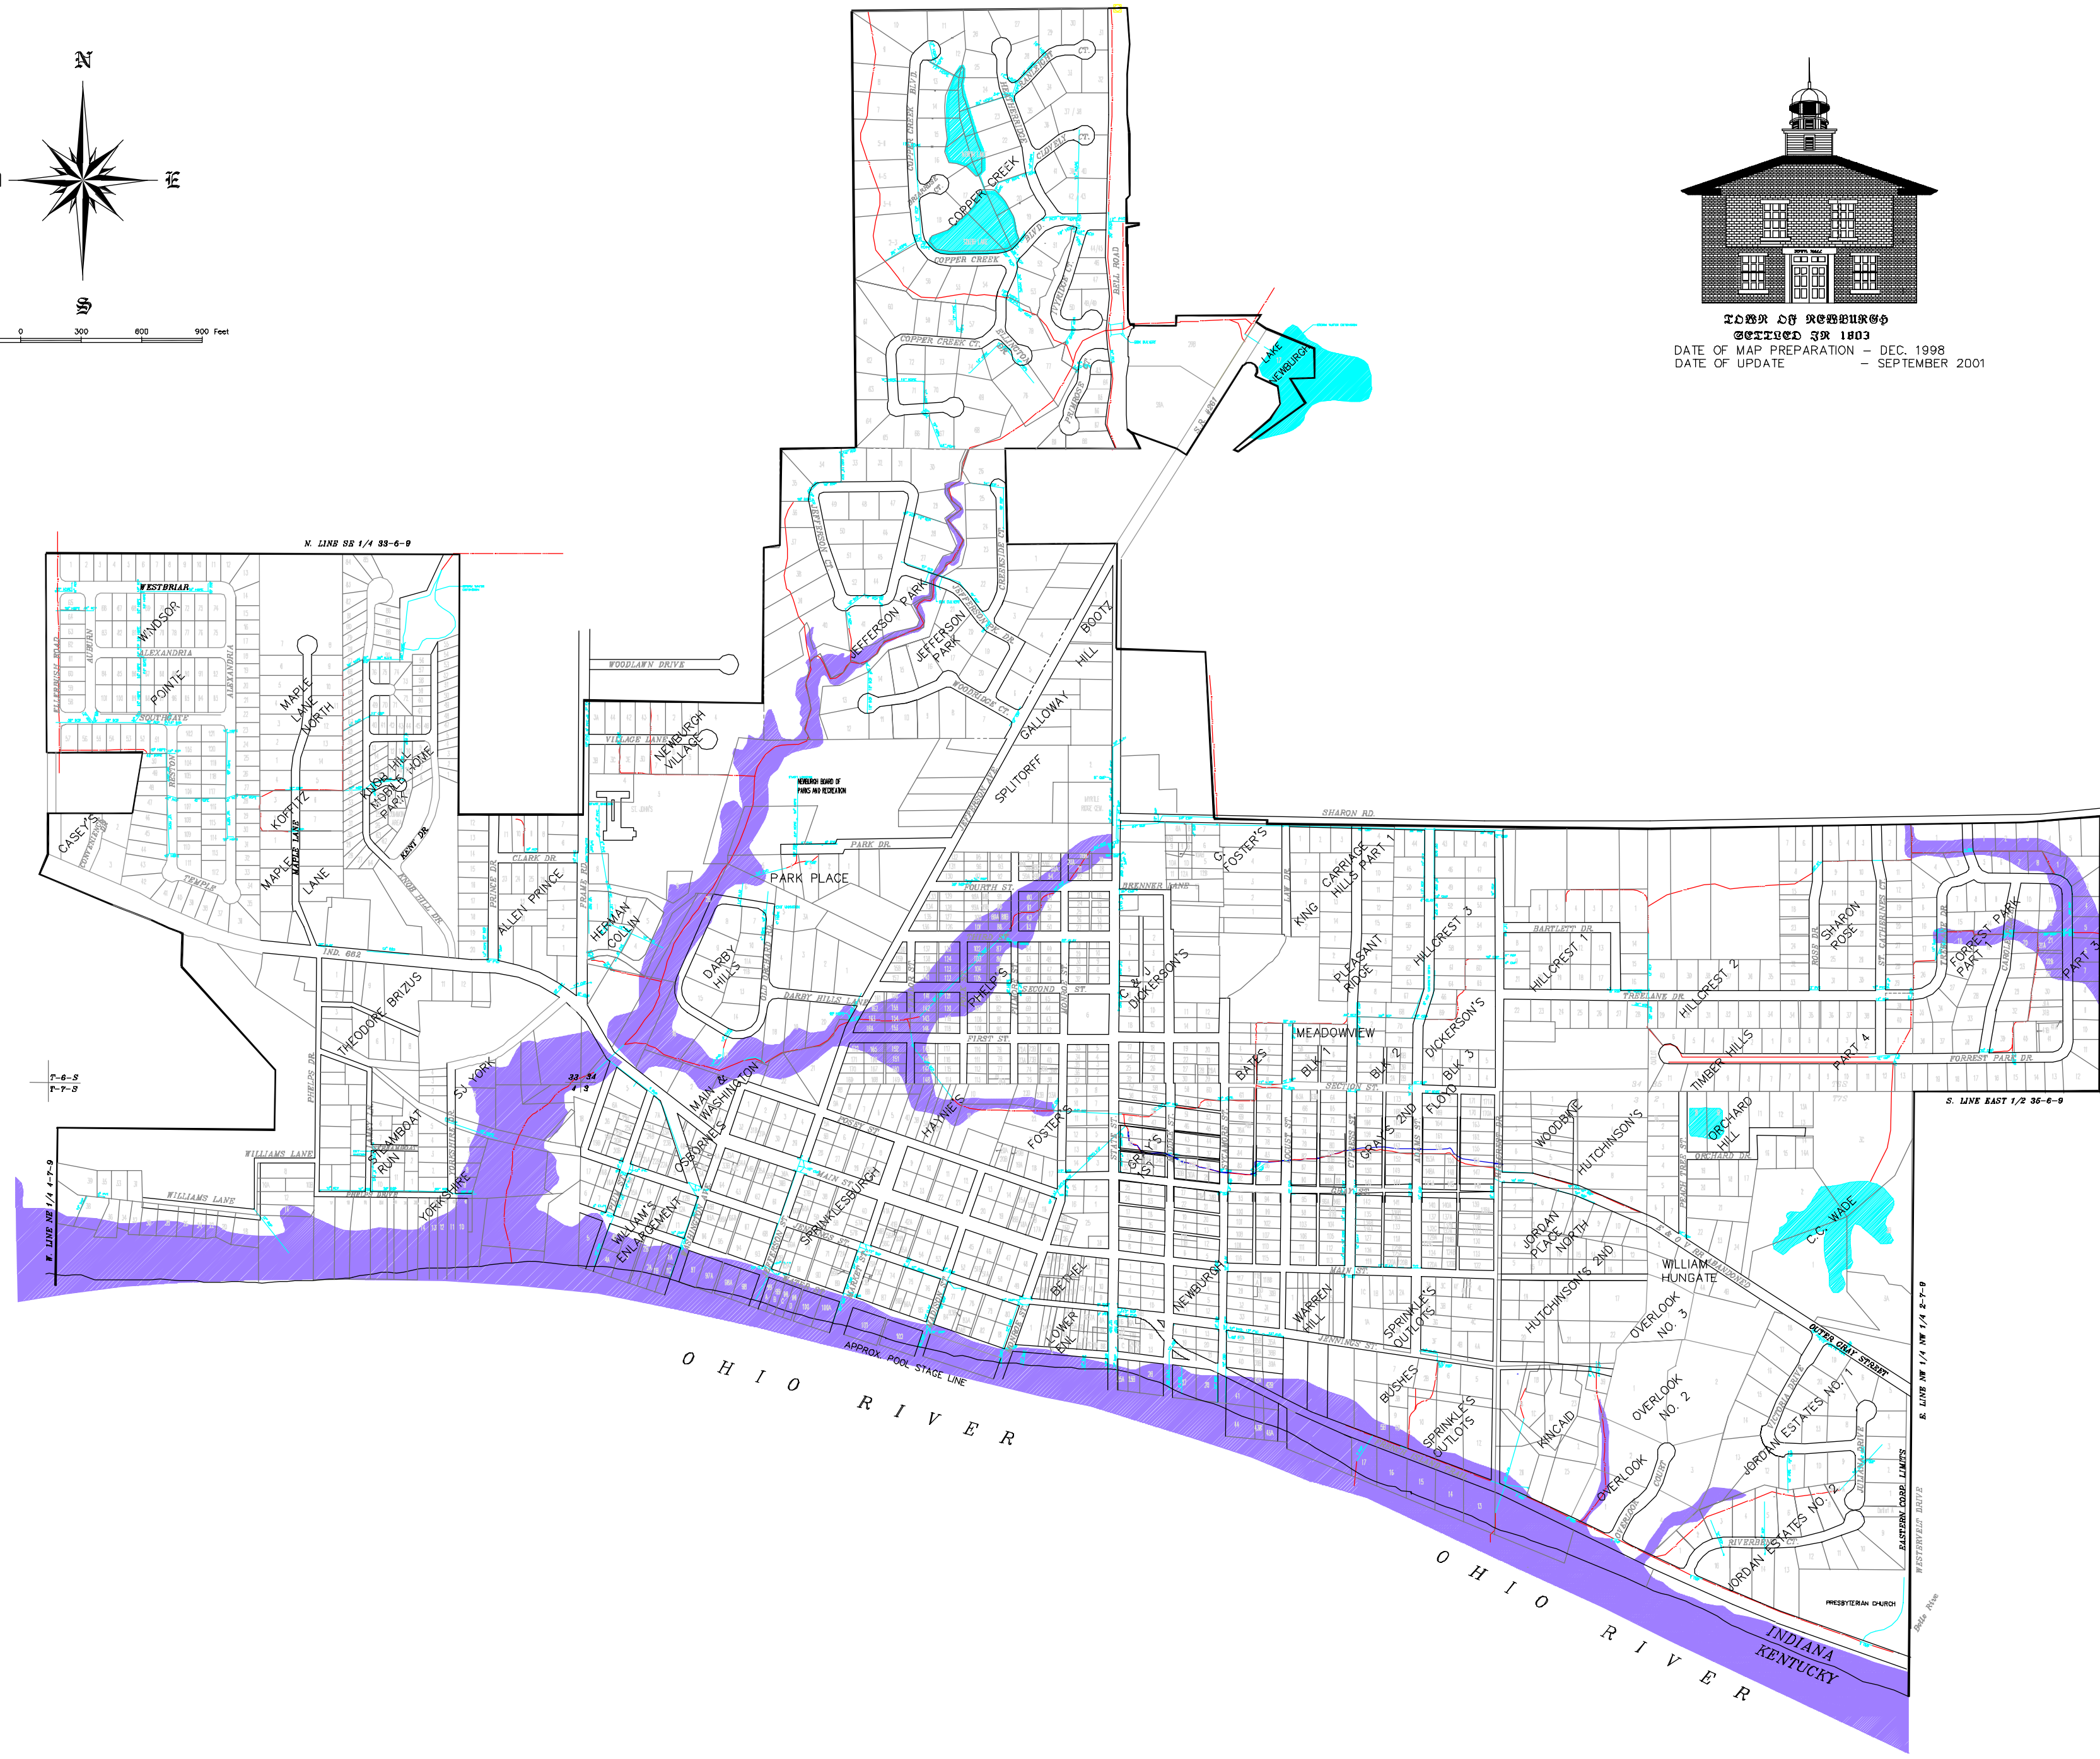

SEIZED OR 1833  
DATE OF MAP PREPARATION - DEC. 1998  
DATE OF UPDATE - SEPTEMBER 2001

SPECIAL DISTRICT  
■ oFP Floodplain Overlay District