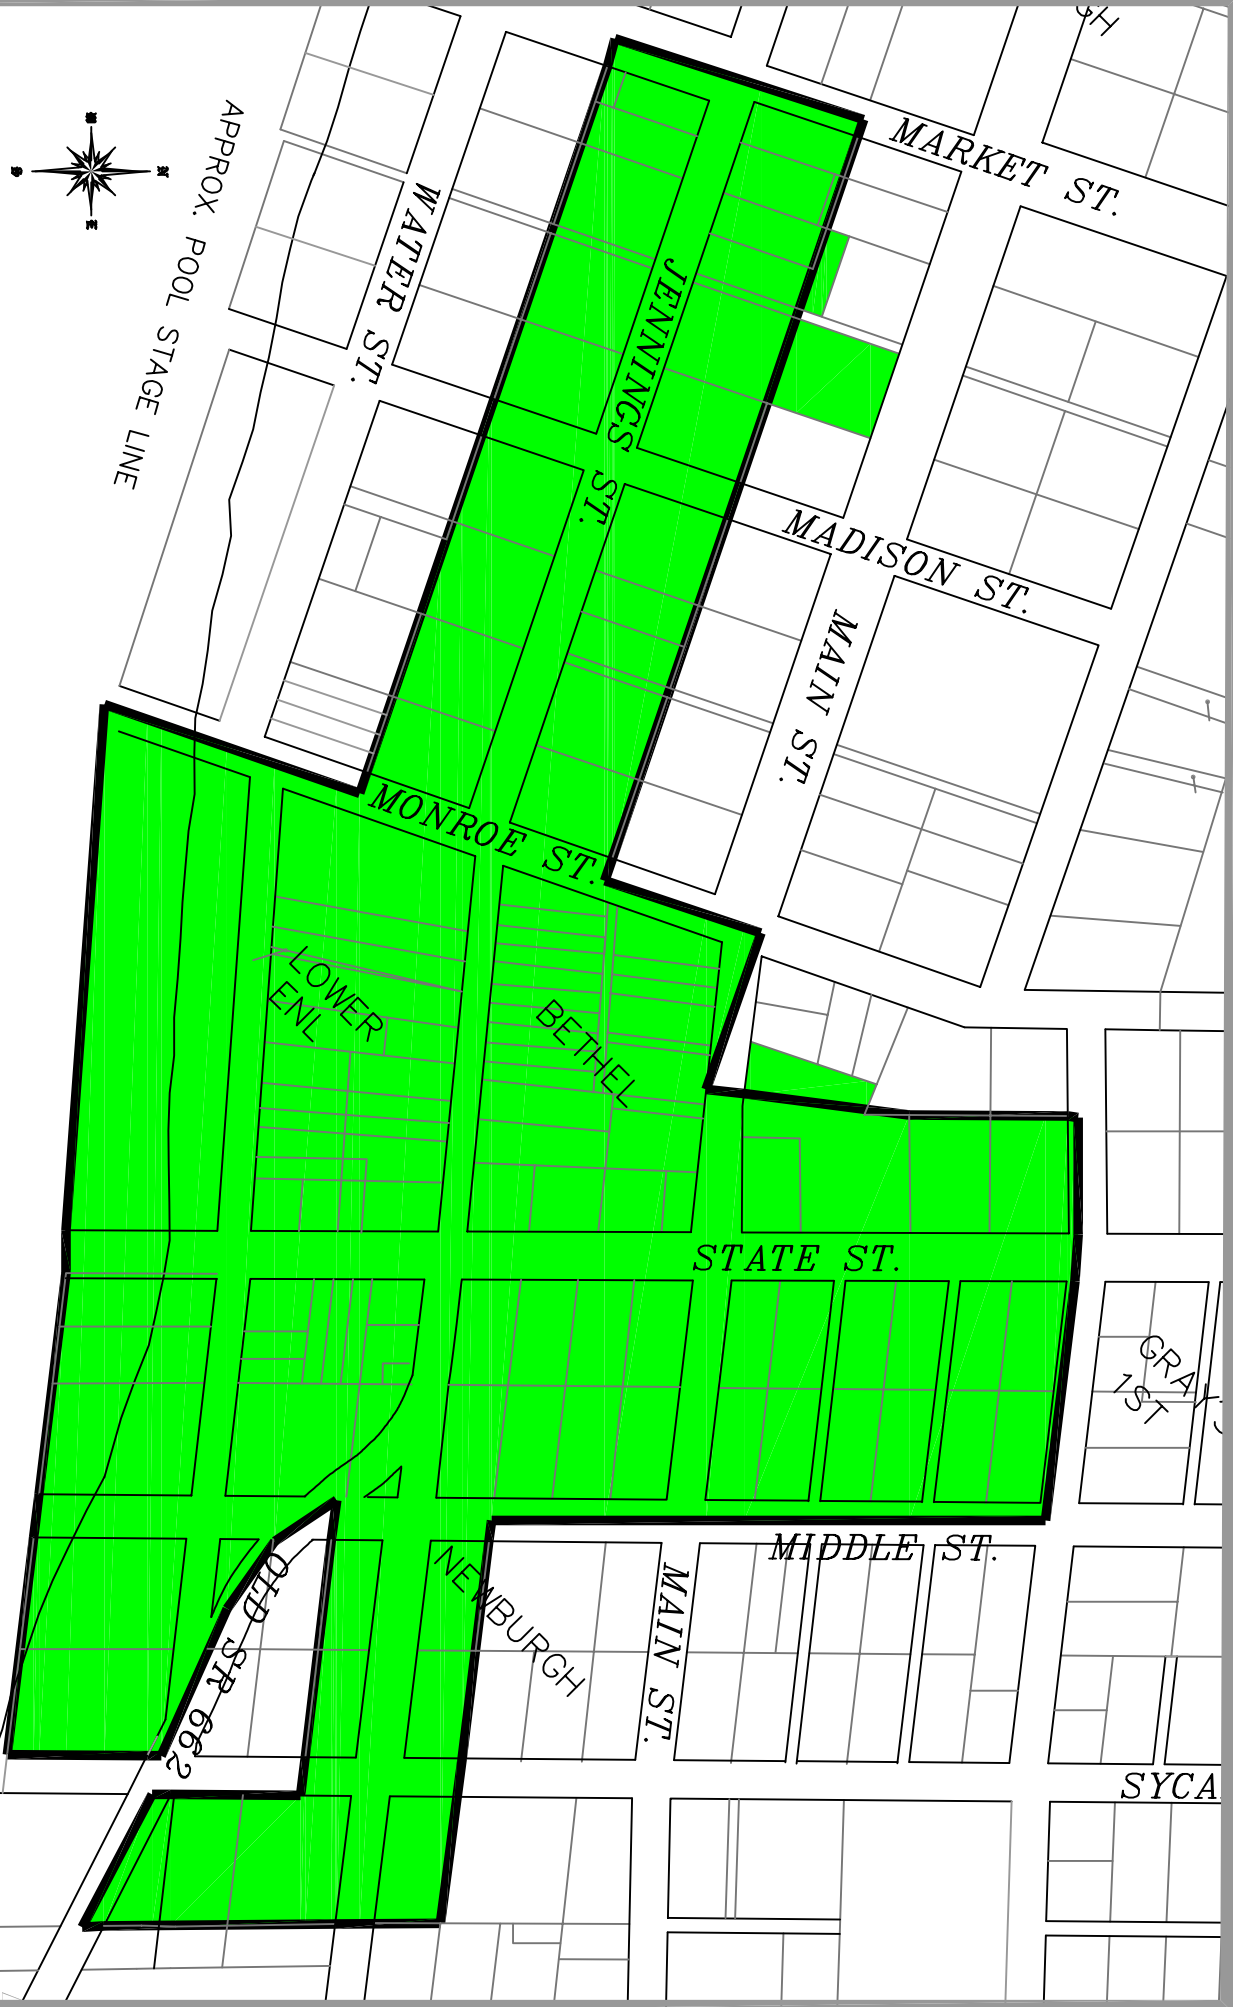

**LEGEND**

-  Existing Primary District Boundary
-  Existing Primary District
-  Existing Scattered Site
-  Identified Historic Properties

**TOWN OF NEWBURGH HISTORIC DISTRICT MAP**

EXISTING PRIMARY DISTRICT  
 PREPARED FOR:  
 NEWBURGH HISTORIC COMMISSION  
 PRESERVATION